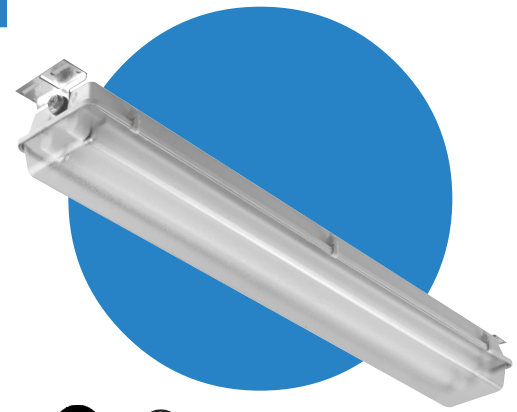

Performer Severe

Features

- Wet location certified when ceiling mounted
- Nylon or stainless steel latches available with tamper resistant screws
- For use in wet locations where moisture and washdown are prevalent
- 25°C ambient listed
- For use in outdoor, hosedown, and corrosive location, and high ambient conditions
- IP65 listed for dust-tight, hosedown, and outdoor
- UL1598A marine listed (optional) standard wet location
- Accessible drop-down ballast tray
- Listed as electrical enclosure for thru-branch wiring
- Conduit hubs available in die-cast aluminum or 316 stainless steel
- Mounting accessories in stainless or galvanized steel
- Ballast backup availability
- NEC/CEC-compliant ballast disconnect standard for appropriate models – see page 111

Ordering Information Example: FNPS4-428-EPU-2H-SSTP

FNPS

¹Wet location ceiling mount only (lens down).
²Ballasts may not be available in all combinations of lamp/voltage/starting temp/THD shown above.
³20 MM entries not CSA or ABS certified.
⁴Fusing not available.
⁵Recommend use of PTBS & PTBA accessories with stainless steel hubs.

Product Availability

Size	Lamps in Cross Section	Lamps in Fixture	Lamp Type	Width	Length	Height
4'	2	2	28	7 ⁹ / ₁₆ "	49 ¹³ / ₁₆ "	5 ⁵ / ₁₆ "
	2	2	28, 32, 44	7 ⁹ / ₁₆ "	49 ¹³ / ₁₆ "	5 ⁵ / ₁₆ "
	3	3	28, 32	7 ⁹ / ₁₆ "	49 ¹³ / ₁₆ "	5 ⁵ / ₁₆ "
	4	4	28	7 ⁹ / ₁₆ "	49 ¹³ / ₁₆ "	5 ⁵ / ₁₆ "
8'	2	2	59, 86, 96HO	7 ⁹ / ₁₆ "	97 ¹³ / ₁₆ "	5 ³ / ₈ "