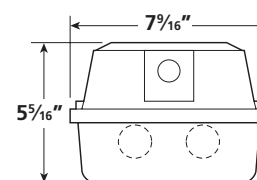

Cross Sections

FNPS4

EXTREME ENVIRONMENT