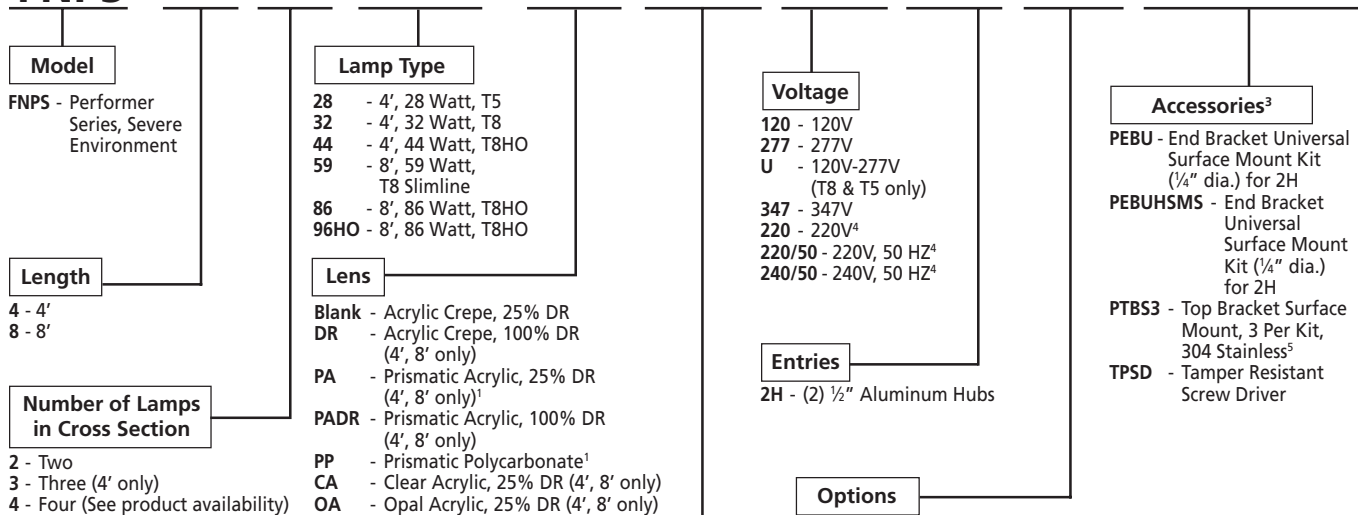

Performer Severe

Features

- Wet location certified when ceiling mounted
- Nylon or stainless steel latches available with tamper resistant screws
- For use in wet locations where moisture and washdown are prevalent
- 25°C ambient listed
- For use in outdoor, hosedown, and corrosive location, and high ambient conditions
- IP65 listed for dust-tight, hosedown, and outdoor
- UL1598A marine listed (optional) standard wet location
- Accessible drop-down ballast tray
- Listed as electrical enclosure for thru-branch wiring
- Conduit hubs available in die-cast aluminum or 316 stainless steel
- Mounting accessories in stainless or galvanized steel
- Ballast backup availability
- NEC/CEC-compliant ballast disconnect standard for appropriate models – see page 111

Ordering Information Example: FNPS4-428-EPU-2H-SSTP

FNPS

¹Wet location ceiling mount only (lens down).
²Ballasts may not be available in all combinations of lamp/voltage/starting temp/THD shown above.
³20 MM entries not CSA or ABS certified.
⁴Fusing not available.
⁵Recommend use of PTBS & PTBA accessories with stainless steel hubs.

Product Availability

Size	Lamps in Cross Section	Lamps in Fixture	Lamp Type	Width	Length	Height
4'	2	2	28	7 ⁹ / ₁₆ "	49 ¹³ / ₁₆ "	5 ⁵ / ₁₆ "
	2	2	28, 32, 44	7 ⁹ / ₁₆ "	49 ¹³ / ₁₆ "	5 ⁵ / ₁₆ "
	3	3	28, 32	7 ⁹ / ₁₆ "	49 ¹³ / ₁₆ "	5 ⁵ / ₁₆ "
	4	4	28	7 ⁹ / ₁₆ "	49 ¹³ / ₁₆ "	5 ⁵ / ₁₆ "
8'	2	2	59, 86, 96HO	7 ⁹ / ₁₆ "	97 ¹³ / ₁₆ "	5 ³ / ₈ "